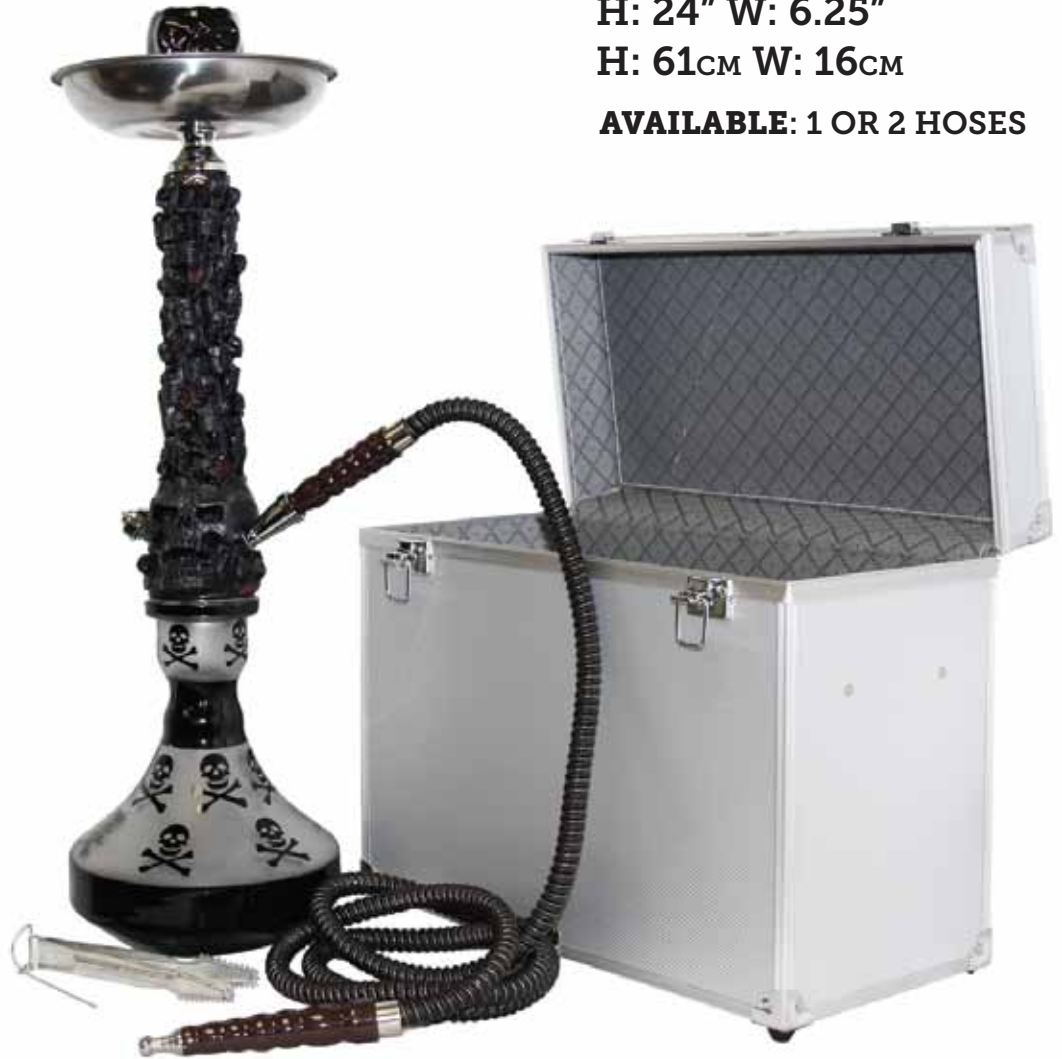

THE SKULL SERIES

INHALE

SKELETON VAMPIRE

H: 24" W: 6.25"

H: 61cm W: 16cm

AVAILABLE: 1 OR 2 HOSES

COMES IN A SUITCASE