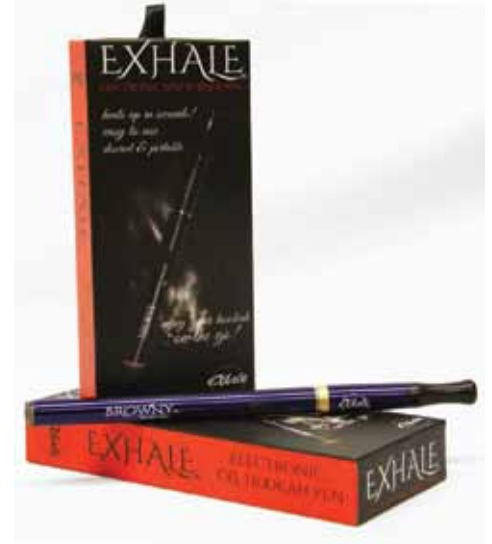

COLORS:

- BLACK
- GREEN
- SILVER
- PURPLE
- RED
- PINK
- BLUE