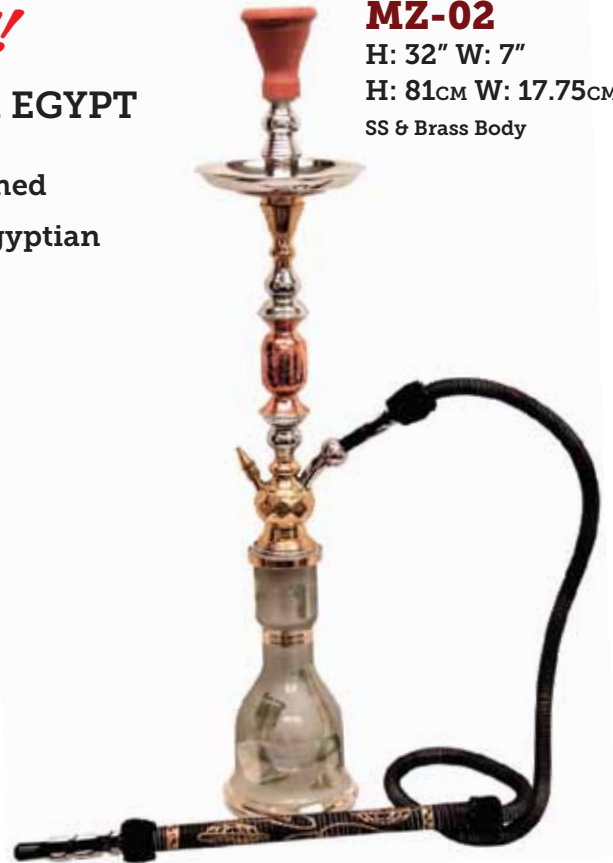

MZ-02

H: 32" W: 7"
H: 81cm W: 17.75cm
SS & Brass Body