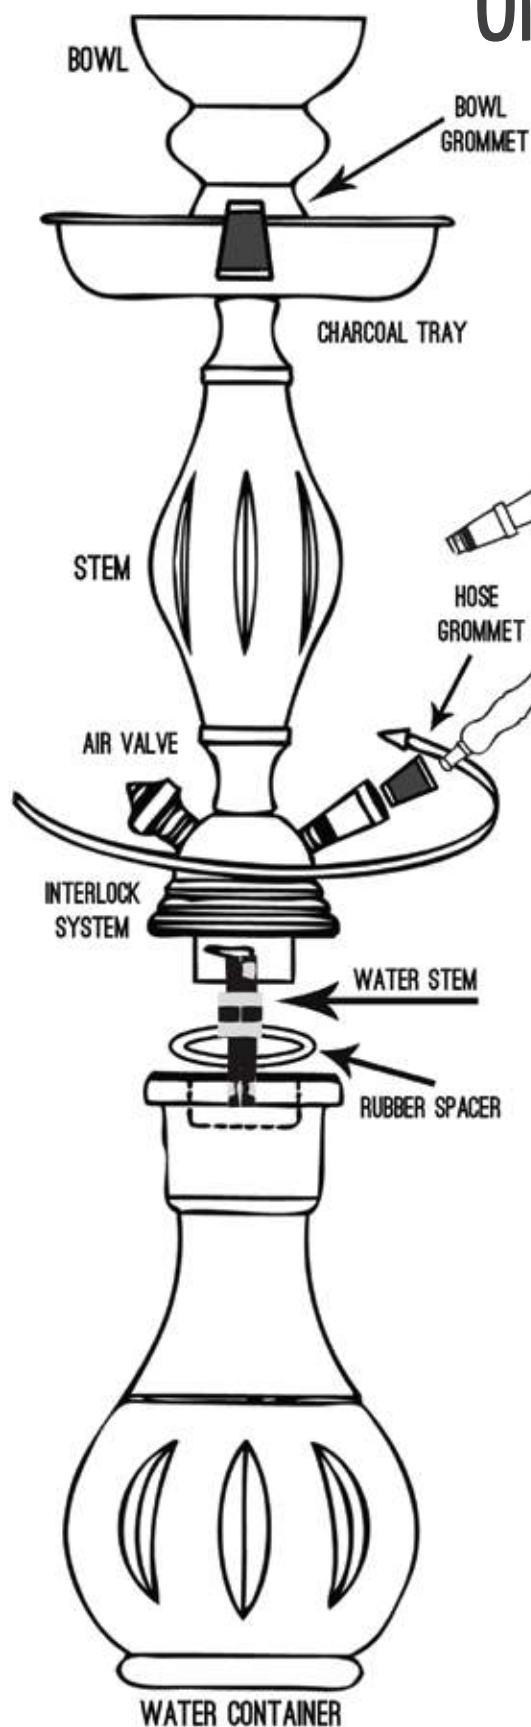

THANK YOU & CONGRATULATIONS ON YOUR NEW HOOKAH

Rest assured that your hookah is manufactured from the highest quality material and controlled for quality and performance by skilled technicians to bring you the best smoking experience possible

Every hookah comes complete with:
A water container, stem, hose, water stem, ceramic bowl, charcoal tray, charcoal clamp, grommets, and instruction sheet

1. 1 Fill the glass vase, so that the water stem is submerged by about 1 - 1/2" into the water.
2. 2 Place the hookah stem into the bottle and twist for a perfect air tight lock (if your model is equipped with the worldwide patented interlock system). If your model is equipped with the rubber gasket, force it in place and make sure it is snug and air tight.
3. 3 Place the charcoal tray over the stem of the hookah.
4. 4 Gently pack your ceramic bowl with the molasses tobacco (Never pack your ceramic bowl too tight, air circulation will be restricted and the draw will be difficult)
5. 5 You can either :
   A. Place a 3"x3" aluminum foil paper on top of your ceramic bowl, and fit it to be snagged, now you need to poke small holes into the foil paper for air to be circulated.
   B. place a hookah metal screen on top of your ceramic bowl (Your metal screen comes already with holes in it).
6. 6 Place the filled ceramic bowl on the hookah stem using a rubber grommet (make sure it is secure)
7. 7 Hold a piece of charcoal with your charcoal holder, light it up and put it over the ceramic bowl.
8. 8 Place your hose into the hose connector using a rubber grommet. Inhale for a minute or two to get the smoke in your new hookah flowing!

ENJOY ONE OF THE WORLD'S OLDEST PASTIMES!