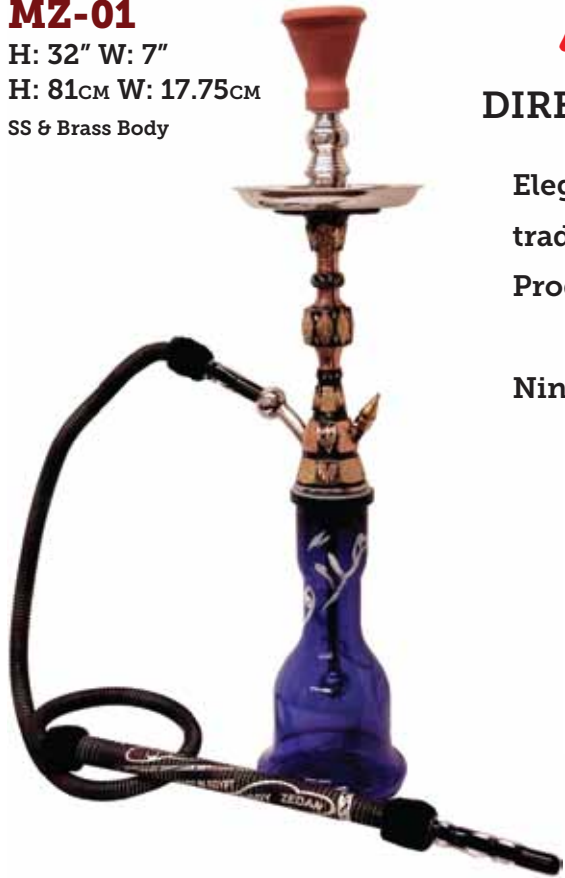

MAGDY ZEDAN

INHALE

MZ-01

H: 32" W: 7"
H: 81cm W: 17.75cm
SS & Brass Body

BRAND NEW!

DIRECT IMPORT FROM EGYPT

Elegant and uniquely designed traditional hookahs from Egyptian Producer **Magdy Zedan**.

Nine styles to choose from!