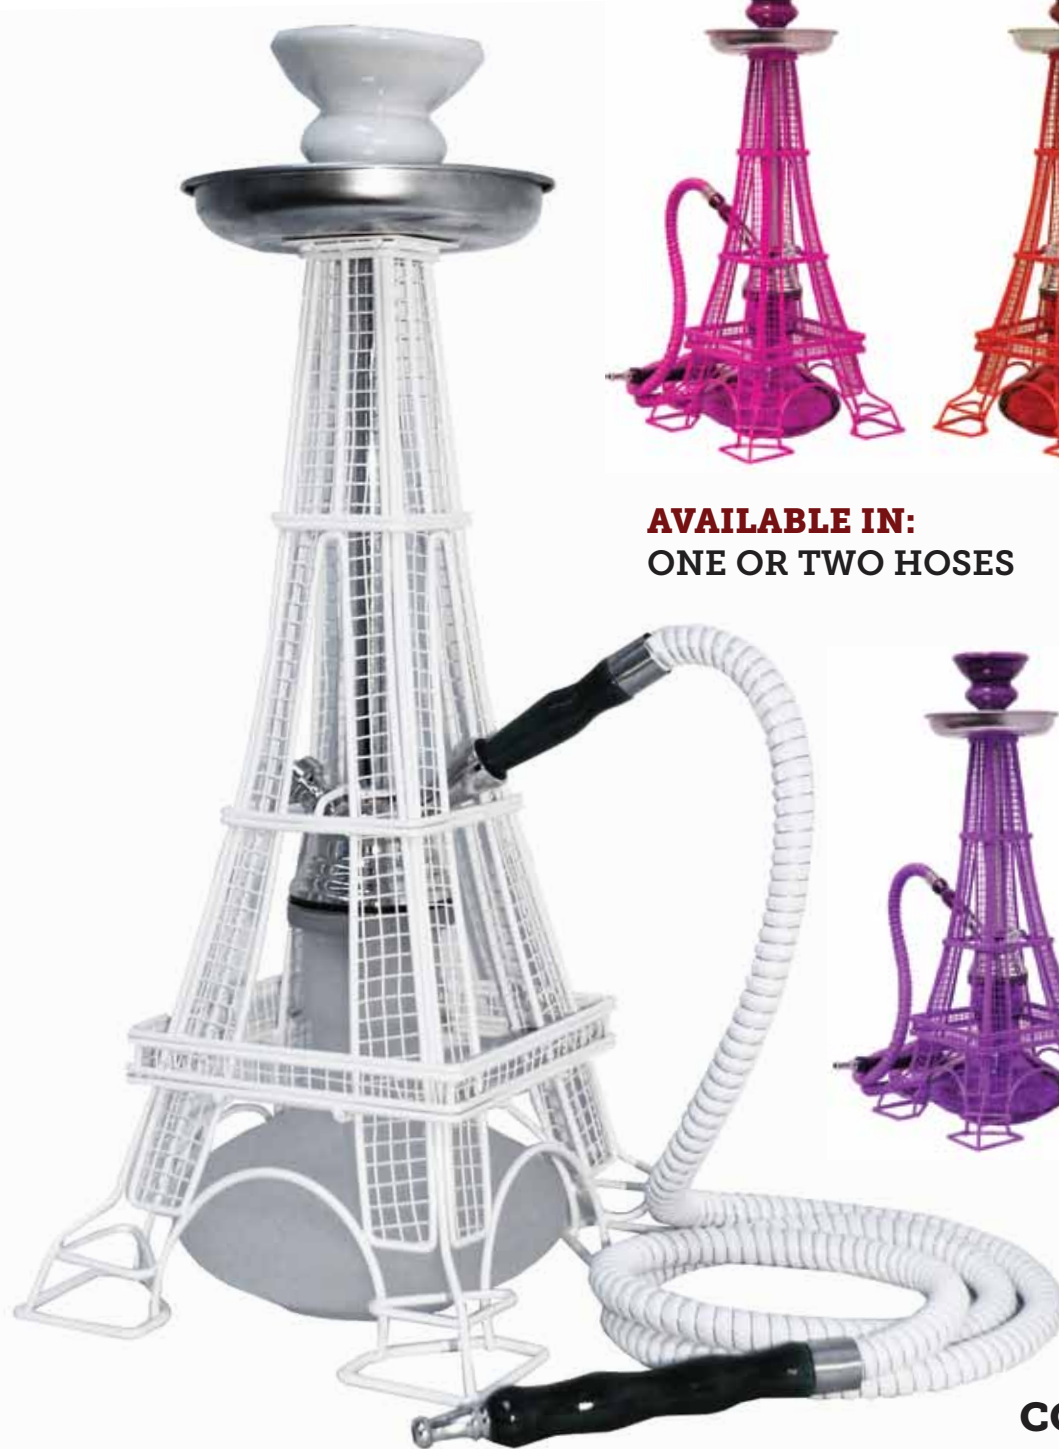

COMES IN A PAPER BOX