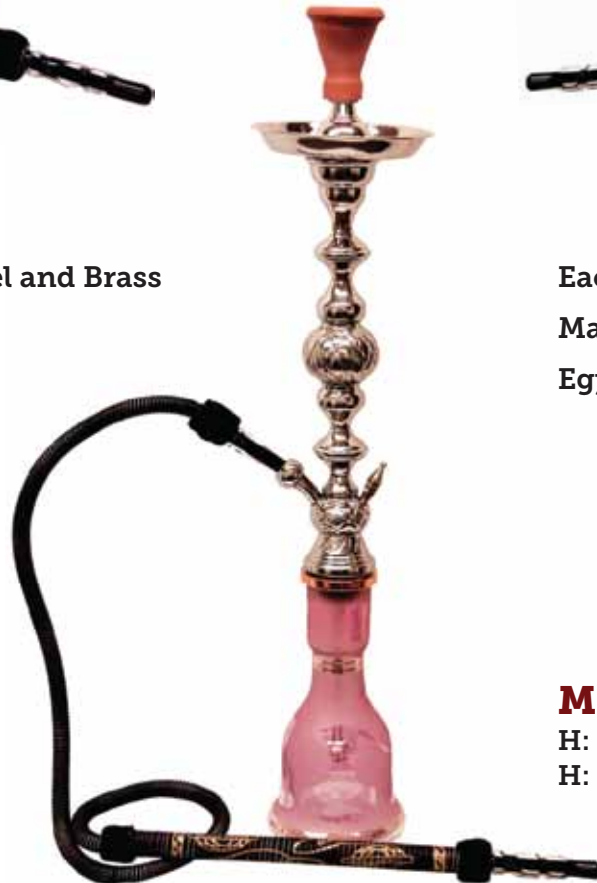

Body is all Stainless Steel and Brass

Each Hookah comes with a Magdy Zedan hose and an Egyptian unglazed Hookah bowl.