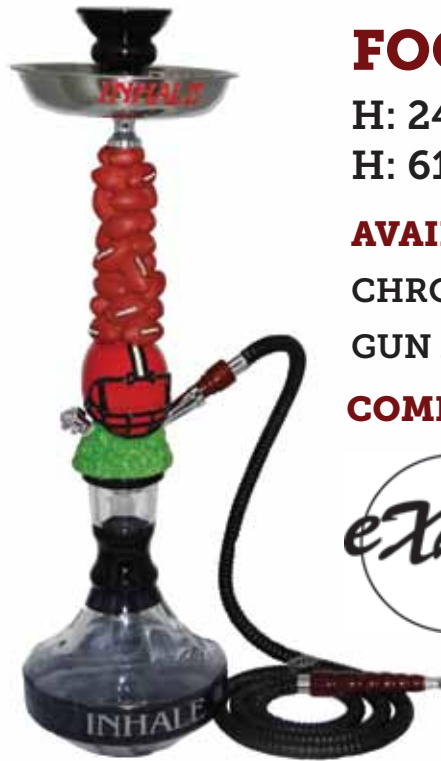

SPORTS SERIES

INHALE

FOOTBALL

H: 24" W: 6.25"

H: 61cm W: 16cm

AVAILABLE COLORS:

CHROME, GOLD,

GUN METAL, NATURAL

COMES IN A SUITCASE